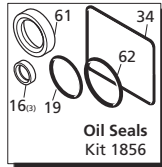

Repair Kits

Special Parts / Kits

Code	Description	Qty.
2809	Viton water seals ø18	1

Pos	Code	Description	Qty.	Pos	Code	Description	Qty.
1	960160	O-Ring ø17.86x2.62	6	40	1380120	Shim 0.10 mm	1-3
	960090	Valve cap - Brass (478 in/lbs) ○● 6	6		1380130	Shim 0.20 mm	1-3
	960850	Valve cap - SS (478 in/lbs) ■◆◆ 6	6		1380530	Shim 0.25 mm	1-3
	960090T	Valve cap - 1/4" threaded - Brass (478 in/lbs)	1		1382810	Shim 0.05 mm	1-3
	960850T	Valve cap - 1/4" threaded - SS (478 in/lbs)	1	42	740290	O-Ring ø14x1.78	3
3	889052	Complete valve	6	43	1980740	Plug 3/8" G - Brass	2
4	880830	O-Ring ø15.54x2.62	6		1980740	Plug 3/8" G - Brass	6
5	880581	Plug 1/4" G - Brass ○●■ 2	2		1981180	Plug 3/8" G - NP ■◆◆ 1	1
	1380690	Plug 1/4" G - NP ■◆◆ 2	2	47	180101	O-Ring ø17.5x2	1
6	820510	O-Ring ø10.82x1.78	2	48	820361	Plug 1/2" G - Brass ○●■ 1	1
11	960110	Support ring	3		960870	Plug 1/2" G - NP ■◆◆ 1	1
12	880320	High pressure packing	3	49	1381071	Pump head - Brass ○●■ 1	1
13	1380090	Piston guide	3		1381070	Pump head - NP ■◆◆ 1	1
14	961240	O-Ring ø31.47x1.78	3	50	820150	Head bolt M8x70 (217 in/lbs)	8
15	880330	Gasket	3	60	1380320	Bearing	1
16	1383130	Oil seal	3	61	621170	Oil seal	1
17	850370	Bolt M8x16 (217 in/lbs)	8	62	1380220	O-Ring ø72.75x1.78	1
18	1380050	Closed bearing support	1		2280140	Hollow shaft ø1 ○■ 1	1
19	640030	O-Ring ø59.99x2.62	2		2280130	Hollow shaft ø1 ●■* 1	1
20	2280240	Bearing	1		2280590	Hollow shaft ø1 ◆ 1	1
21	1382770	Pump housing	1		2280600	Hollow shaft ø1 □ 1	1
22	880130	Vented oil cap	1	70	2281510	Gas engine flange F40	1
23	962010	Nut M8 (106 in/lbs)	3	71	180030	Bolt	4
24	962000	Washer ø8.1	3	72	1381850	Washer	8
25	1380940	Ceramic piston	3	73	820440	Set screw M6x6	1
26	1380950	Slinger	3	75	1080401	Back-up ring	3
27	600180	O-Ring ø7.66x1.78	3		2289208	Complete pump head ○● 1	1
28	1380920	Guiding piston	3		2289209	Complete pump head ■ 1	1
29	1380060	Piston pin	3		2289221	Complete pump head ■◆◆ 1	1
30	1383020	Con rod - Bronze	3	86	1260250	Oil sight glass	1
	1383050	Con rod - Aluminum	3	87	1260430	Snap ring	1
34	1780510	O-Ring	1	88	1780690	Contrast disc	1
35	1789010	Complete cover	1	89	1140450	O-Ring ø20.24x2.62	1
36	1343510	Bolt M6x14 (89 in/lbs)	6				