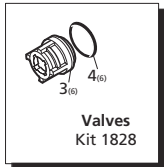

Repair Kits

Special Parts / Kits

Code	Description	Qty.
2809	Viton water seals ø18	1

Pos	Code	Description	Qty.	Pos	Code	Description	Qty.
1	960160	O-Ring ø17.86x2.62	6	40	1380120	Shim 0.10 mm	1-3
	960090	Valve cap - Brass (478 in/lbs) ○● 6	6		1380130	Shim 0.20 mm	1-3
	960850	Valve cap - SS (478 in/lbs) ■◆◆ 6	6		1380530	Shim 0.25 mm	1-3
	960090T	Valve cap - 1/4" threaded - Brass (478 in/lbs)	1		1382810	Shim 0.05 mm	1-3
	960850T	Valve cap - 1/4" threaded - SS (478 in/lbs)	1	42	740290	O-Ring ø14x1.78	3
3	889052	Complete valve	6	43	1980740	Plug 3/8" G - Brass	2
4	880830	O-Ring ø15.54x2.62	6		1980740	Plug 3/8" G - Brass	6
5	880581	Plug 1/4" G - Brass ○●■ 2	2		1981180	Plug 3/8" G - NP ■◆◆ 1	1
	1380690	Plug 1/4" G - NP ■◆◆ 2	2	47	180101	O-Ring ø17.5x2	1
6	820510	O-Ring ø10.82x1.78	2	48	820361	Plug 1/2" G - Brass ○●■ 1	1
11	960110	Support ring	3		960870	Plug 1/2" G - NP ■◆◆ 1	1
12	880320	High pressure packing	3	49	1381071	Pump head - Brass ○●■ 1	1
13	1380090	Piston guide	3		1381070	Pump head - NP ■◆◆ 1	1
14	961240	O-Ring ø31.47x1.78	3	50	820150	Head bolt M8x70 (217 in/lbs)	8
15	880330	Gasket	3	60	1380320	Bearing	1
16	1383130	Oil seal	3	61	621170	Oil seal	1
17	850370	Bolt M8x16 (217 in/lbs)	8	62	1380220	O-Ring ø72.75x1.78	1
18	1380050	Closed bearing support	1		2280140	Hollow shaft ø1 ○■ 1	1
19	640030	O-Ring ø59.99x2.62	2		2280130	Hollow shaft ø1 ●■* 1	1
20	2280240	Bearing	1		2280590	Hollow shaft ø1 ◆ 1	1
21	1382770	Pump housing	1		2280600	Hollow shaft ø1 □ 1	1
22	880130	Vented oil cap	1	70	2281510	Gas engine flange F40	1
23	962010	Nut M8 (106 in/lbs)	3	71	180030	Bolt	4
24	962000	Washer ø8.1	3	72	1381850	Washer	8
25	1380940	Ceramic piston	3	73	820440	Set screw M6x6	1
26	1380950	Slinger	3	75	1080401	Back-up ring	3
27	600180	O-Ring ø7.66x1.78	3		2289208	Complete pump head ○● 1	1
28	1380920	Guiding piston	3		2289209	Complete pump head ■ 1	1
29	1380060	Piston pin	3		2289221	Complete pump head ■◆◆ 1	1
30	1383020	Con rod - Bronze	3	86	1260250	Oil sight glass	1
	1383050	Con rod - Aluminum	3	87	1260430	Snap ring	1
34	1780510	O-Ring	1	88	1780690	Contrast disc	1
35	1789010	Complete cover	1	89	1140450	O-Ring ø20.24x2.62	1
36	1343510	Bolt M6x14 (89 in/lbs)	6				